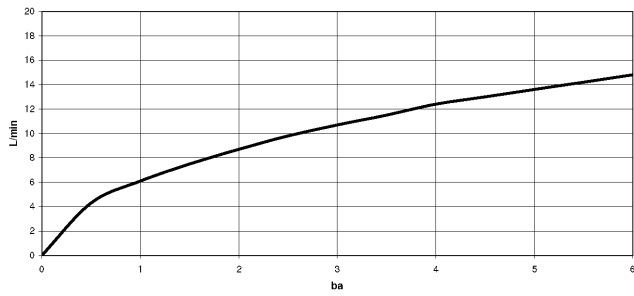

META SQUARE Single-lever mixer Pull-down with spray function - Brushed Durabron (23kt Gold)

META SQUARE

33 870 861

- 240mm projection
- pivotable spout 360°
- Optional swivel limiter available with swivel limiter set 12 823 970 90
- laminar and spray flow
- 1800 mm metal shower hose
- sprayface with anti-scaling system
- max. flow 10.4 l/min at 3 bar flow pressure
- lead-free
- This product can help a building meet the requirements of Green Building Rating Systems, e.g. LEED®, BREEAM®, DGNB

33 870 861

mm [inches]

1:5

Flow rate chart

Certificates

LGA_38641.

Belgaqua_24-005-
27_3.

33 870 861