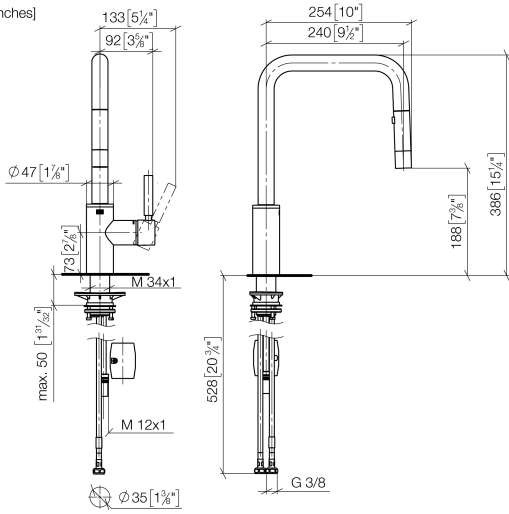

META SQUARE Single-lever mixer Pull-down with spray function - Brushed Durabron (23kt Gold)

META SQUARE

33 870 861

- 240mm projection
- pivotable spout 360°
- Optional swivel limiter available with swivel limiter set 12 823 970 90
- laminar and spray flow
- 1800 mm metal shower hose
- sprayface with anti-scaling system
- max. flow 10.4 l/min at 3 bar flow pressure
- lead-free
- This product can help a building meet the requirements of Green Building Rating Systems, e.g. LEED®, BREEAM®, DGNB

33 870 861

mm [inches]

1:5

Flow rate chart

Certificates

LGA_38641.

Belgaqua_24-005-
27_3.

33 870 861

Spare parts list

No.	Item Number	Name	Quantity used	Delivery time
1	90 12 11 148 00-28	shower	1	20
2	04 30 02 120 00-85	hose	1	30
3	90 28 22 308 00-28	spout	1	-
Spare part can no longer be ordered, please order the replacement item				
4	09 28 10 160 90	ring	2	2
5	09 18 40 186 90	sleeve	1	2
6	90 15 05 064 05 90	cartridge	1	2
7	09 14 10 190 90	seal	1	2
8	09 28 30 030-28	cover	1	20
9	90 20 66 027 00-28	handle	1	20
10	04 30 11 040 00 90	fixing set	1	2
11	09 20 93 056 90	insert	1	2
12	04 30 04 100 00 90	hose	2	2
13	04 28 20 067 00 90	pipe	1	2
14	90 24 03 253 00 90	adaptor	1	2
15	04 21 50 010 00 90	accessories	1	2